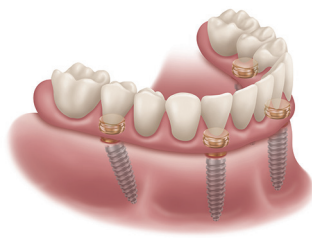

zestdent.com
800.262.2310

Smile again with

LOCATOR FIXED®
Permanent Teeth

Affordable Quality of Life

A BETTER SOLUTION FOR CURRENT OR FUTURE DENTURE WEARERS

**Get back the life you had
with your natural teeth.**

**When was the last time you never
thought about your dentures or
failing teeth?**

Conventional Denture

FIXED Prosthesis
LOCATOR FIXED

LOCATOR FIXED® is a permanent set of teeth that can completely restore your smile! FIXED in your mouth, you can eat whatever you want—and eliminate that loose feeling and hassles of traditional, removable dentures.

Customized for you, they look and feel like natural teeth - and can be more affordable than other solutions.

READY TO GET YOUR SMILE BACK?

FIXED, full-arch teeth restorations can be yours faster and more affordable than you think. And with LOCATOR FIXED, confidence in speaking, chewing, smiling and swallowing are back!

- Precision-engineered for your mouth
- Over 95% of patients indicated they were completely satisfied with their treatment².
- Eliminates the need for denture adhesives
- Chew naturally - and taste your food
- Durable and long-lasting
- Only removable by your dentist. Brush like natural teeth.
- Designed to be less invasive than other permanent solutions.