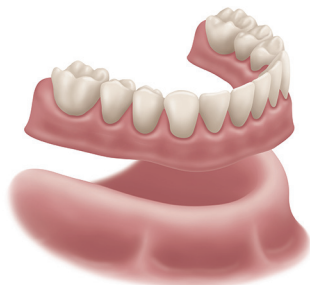

zestdent.com
800.262.2310

Smile again with

LOCATOR FIXED®
Permanent Teeth

Affordable Quality of Life

A BETTER SOLUTION FOR CURRENT OR FUTURE DENTURE WEARERS

**Get back the life you had
with your natural teeth.**

**When was the last time you never
thought about your dentures or
failing teeth?**

Conventional Denture

FIXED Prosthesis
LOCATOR FIXED

LOCATOR FIXED® is a permanent set of teeth that can completely restore your smile! FIXED in your mouth, you can eat whatever you want—and eliminate that loose feeling and hassles of traditional, removable dentures.

Customized for you, they look and feel like natural teeth - and can be more affordable than other solutions.

READY TO GET YOUR SMILE BACK?

FIXED, full-arch teeth restorations can be yours faster and more affordable than you think. And with LOCATOR FIXED, confidence in speaking, chewing, smiling and swallowing are back!